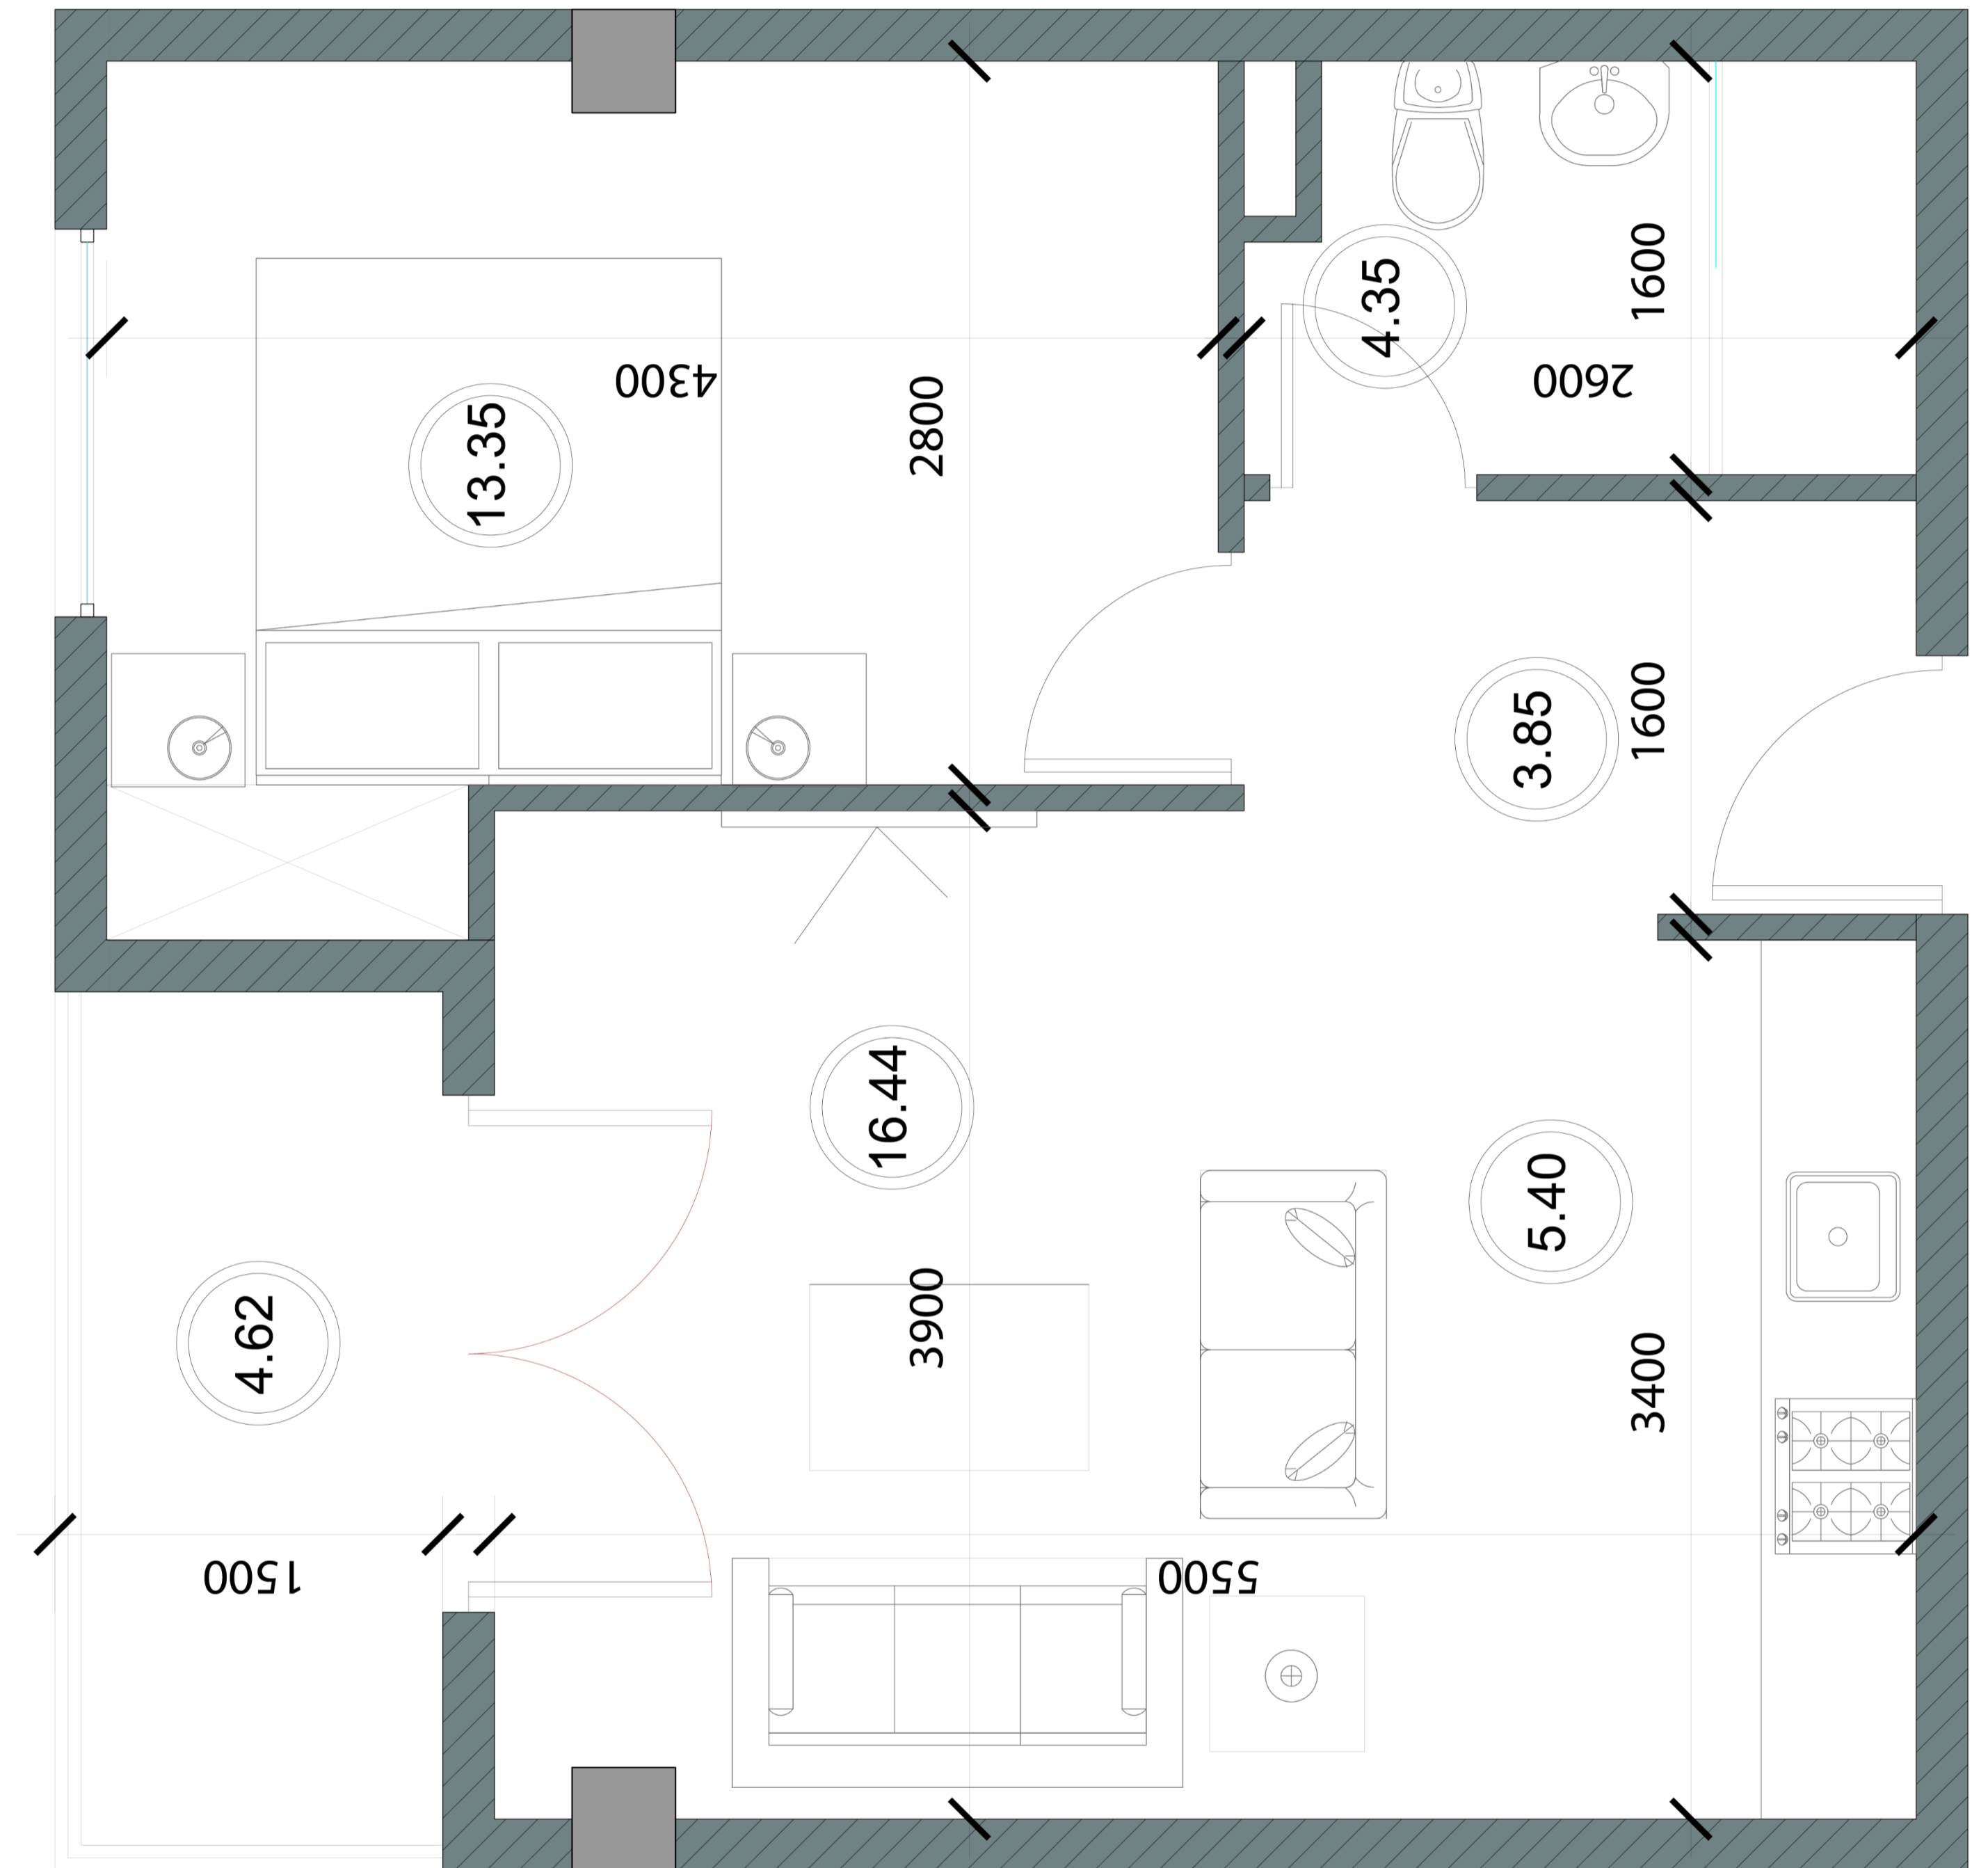

Apartment 8

Area - 48.01 sqm

Entrance hall	3.85 sqm
Living room	16.44 sqm
Kitchen	5.4 sqm
Bedroom	13.35 sqm
Bathroom	4.35 sqm
Balcony	4.62 sqm